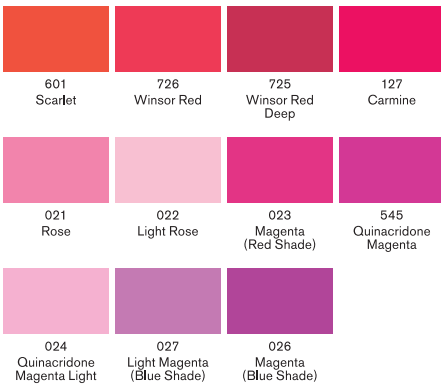

## PIGMENT MARKER™

### yellows

### reds & magentas

### earth tones

all colours: lightfast rating A (up to 100 years)  
white blender: lightfast rating AA (more than 100 years)