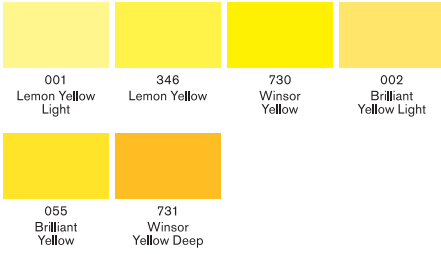

WINSOR & NEWTON

PIGMENT MARKER™

yellows