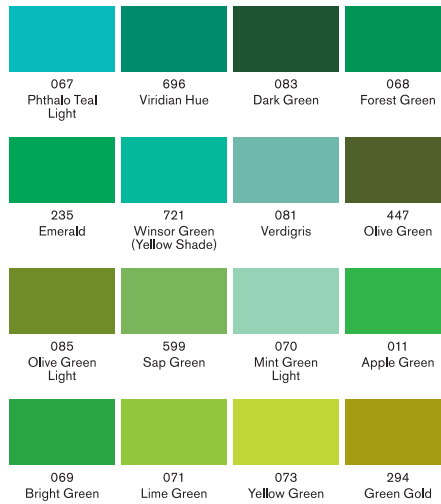

### reds & magentas

### black + blenders

### violets

### earth tones

all colours: lightfast rating A (up to 100 years)  
white blender: lightfast rating AA (more than 100 years)