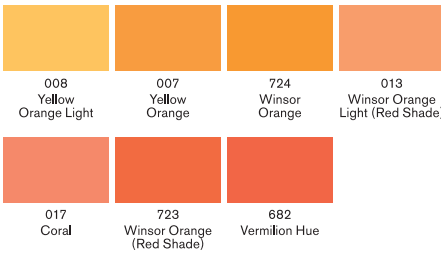

WINSOR & NEWTON

PIGMENT MARKER™

yellows

oranges

reds & magentas

black + blenders

violets

blues

greens

earth tones

all colours: lightfast rating A (up to 100 years)
white blender: lightfast rating AA (more than 100 years)